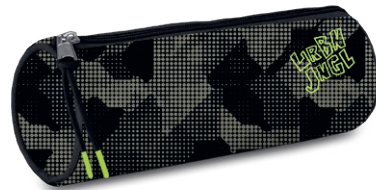

URBAN JUNGLE

URBAN JUNGLE

**REBEL THE CITY,
MAKE IT YOUR JUNGLE.
BLEND IN OR STAND OUT.
WHATEVER YOU CHOOSE,
JUST STAY WILD.**

1. RING BINDER A4

2R: 553263 | 4R: 553256 | 23R: 553270
Features: spine 4,5 cm,
matt lamination

6. SCHOOL BAG 38CM

554871 | 19 L

Features: polyester, heat transfer printing, raised 2 color screenprint, woven looabel

7. GYM BAG 43CM

554741 | 11 L

Features: polyester, heat transfer printing, screenprint

8. PEN CASE ROUND

554819 | Size: 23 cm

Features: polyester, heat transfer printing, screenprint, cord zipper puller with tip

9. PEN CASE BOX

554758 | Size: 21 cm

Features: polyester, heat transfer printing, screenprint, cord zipper puller with tip