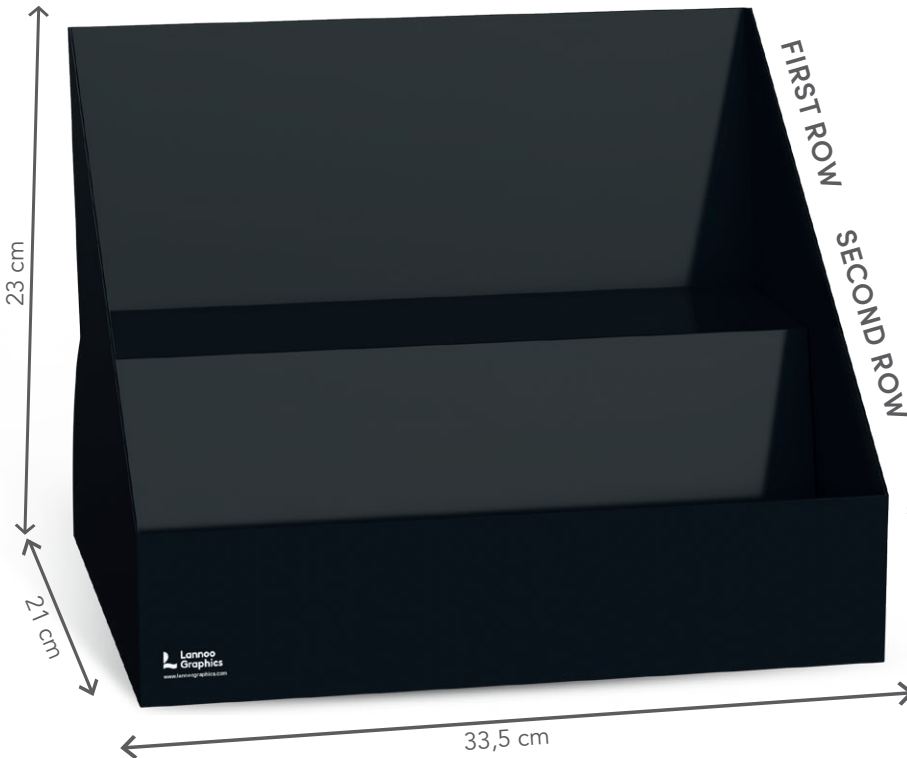

# Mix and match your own display

FIRST ROW: Diary planner A5 (2 designs x4 pcs)  
SECOND ROW: Diary Pocket 90 x 130 mm (3 designs x4 pcs)

FIRST ROW: Diary Office planner - A5 (2 designs x6 pcs)  
SECOND ROW: Diary daily planner - 110 x 150 mm (2 designs x3 pcs)