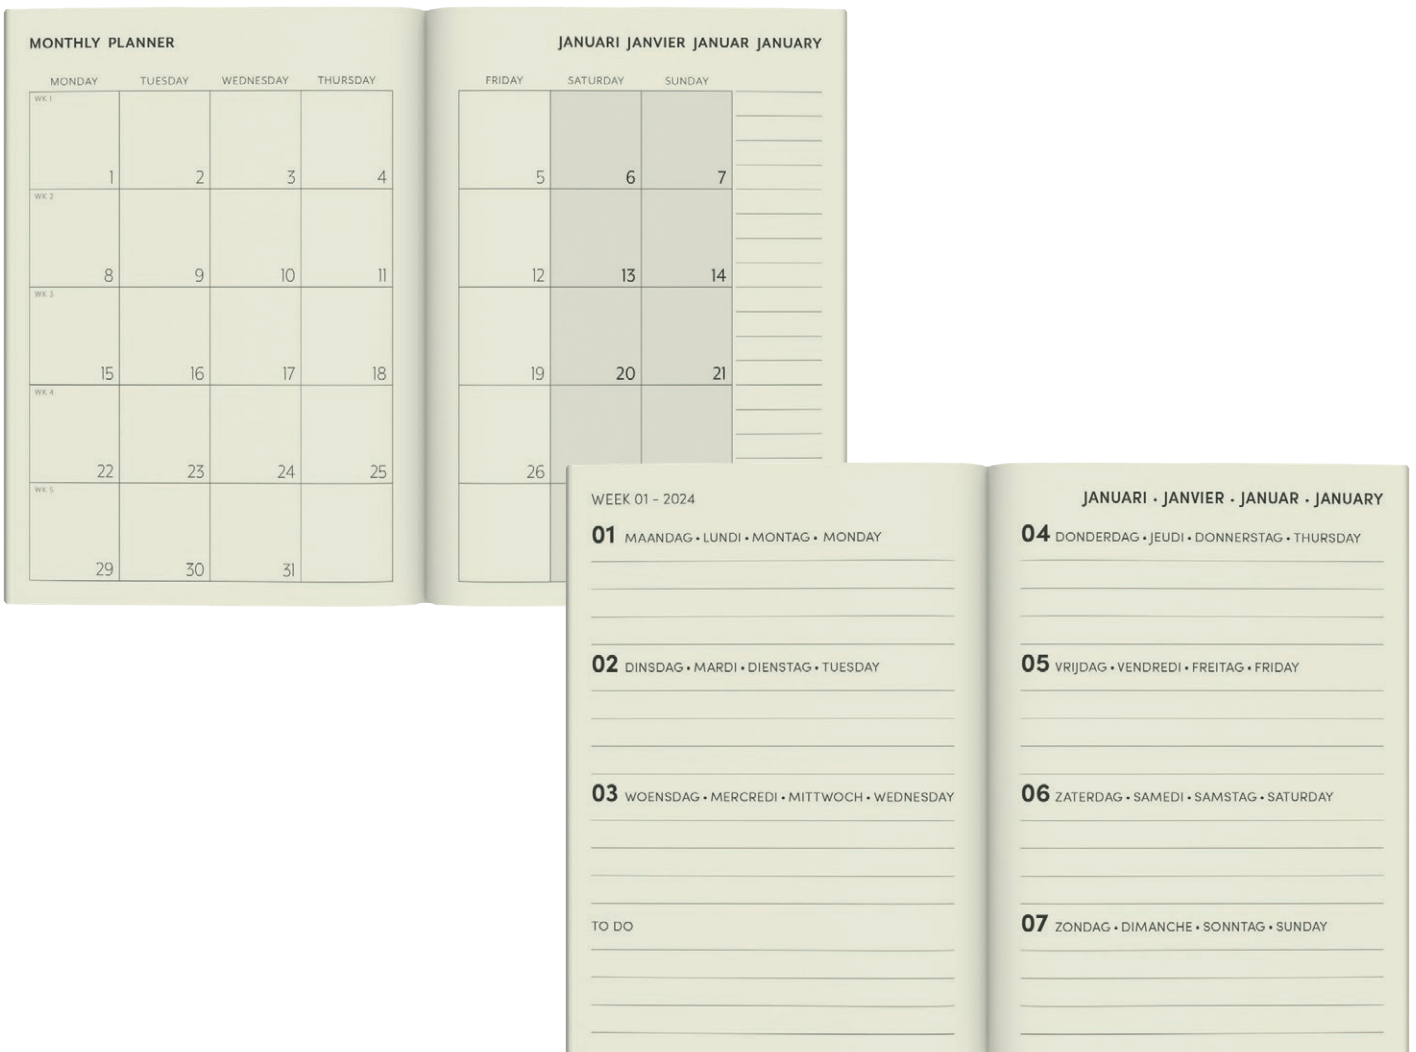

**PERSONAL INFO**  
1 page of personal info

**NOTES**

**INTERIOR LANGUAGE**  
Dutch · French · German · English

**Inner pages for all pocket diaries: 7 days on 2 pages, monthly planners and notes, on cream coloured paper**