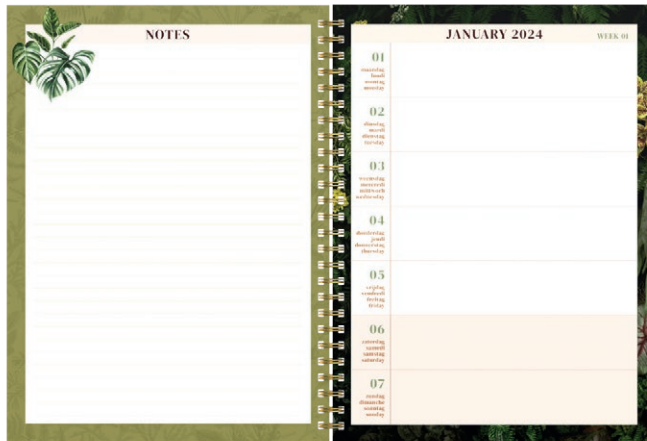

FRAGILE

558664

Special features: matt finish, embossment, full colour printed inner pages