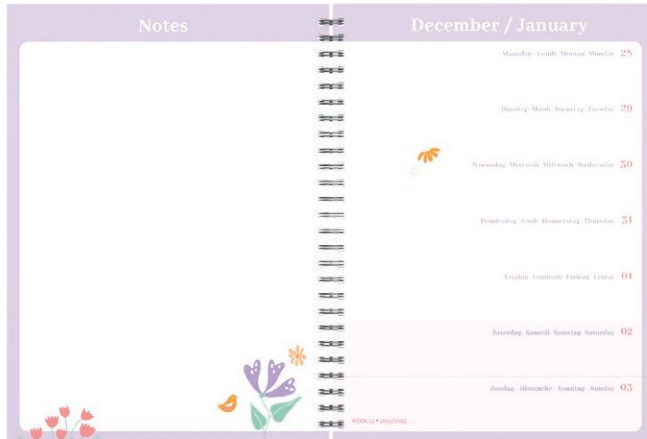

PERSONAL INFO  
1 page of personal info

NOTES

INTERIOR LANGUAGE  
Dutch · French · German · English

Plan your daily live on a week planner.  
Next to each week a full page to make notes.

**FRAGILE**

558664