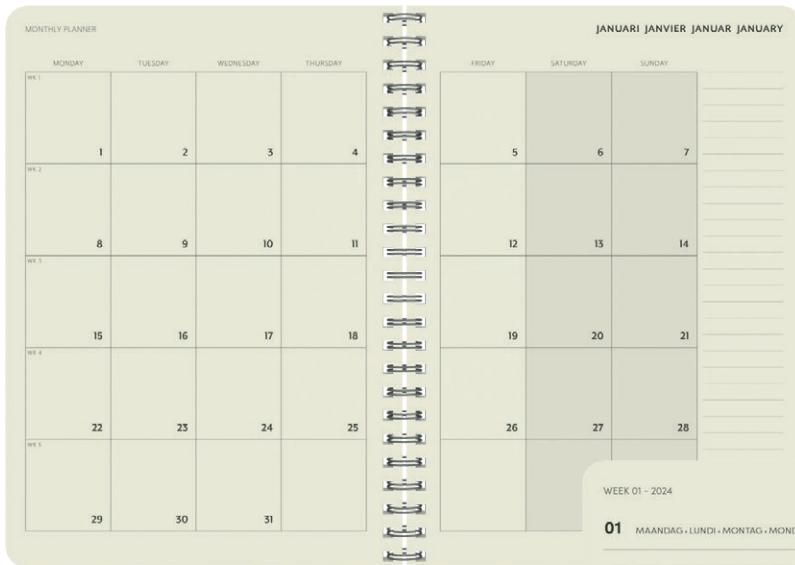

YEARLY PLANNER &

PERSONAL INFO  
1 page of personal info

NOTES

INTERIOR LANGUAGE  
Dutch · French · German · English

This 18 month planner can be your perfect study planner starting from July 2024 to December 2025. 7 days on 2 pages, monthly planners and notes on cream coloured paper.