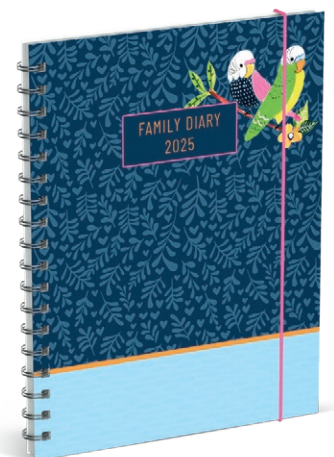

FLOWERS BOUQUET

558695

Special features:
matt finish, full colour printed inner pages, glitter gold elastic closure