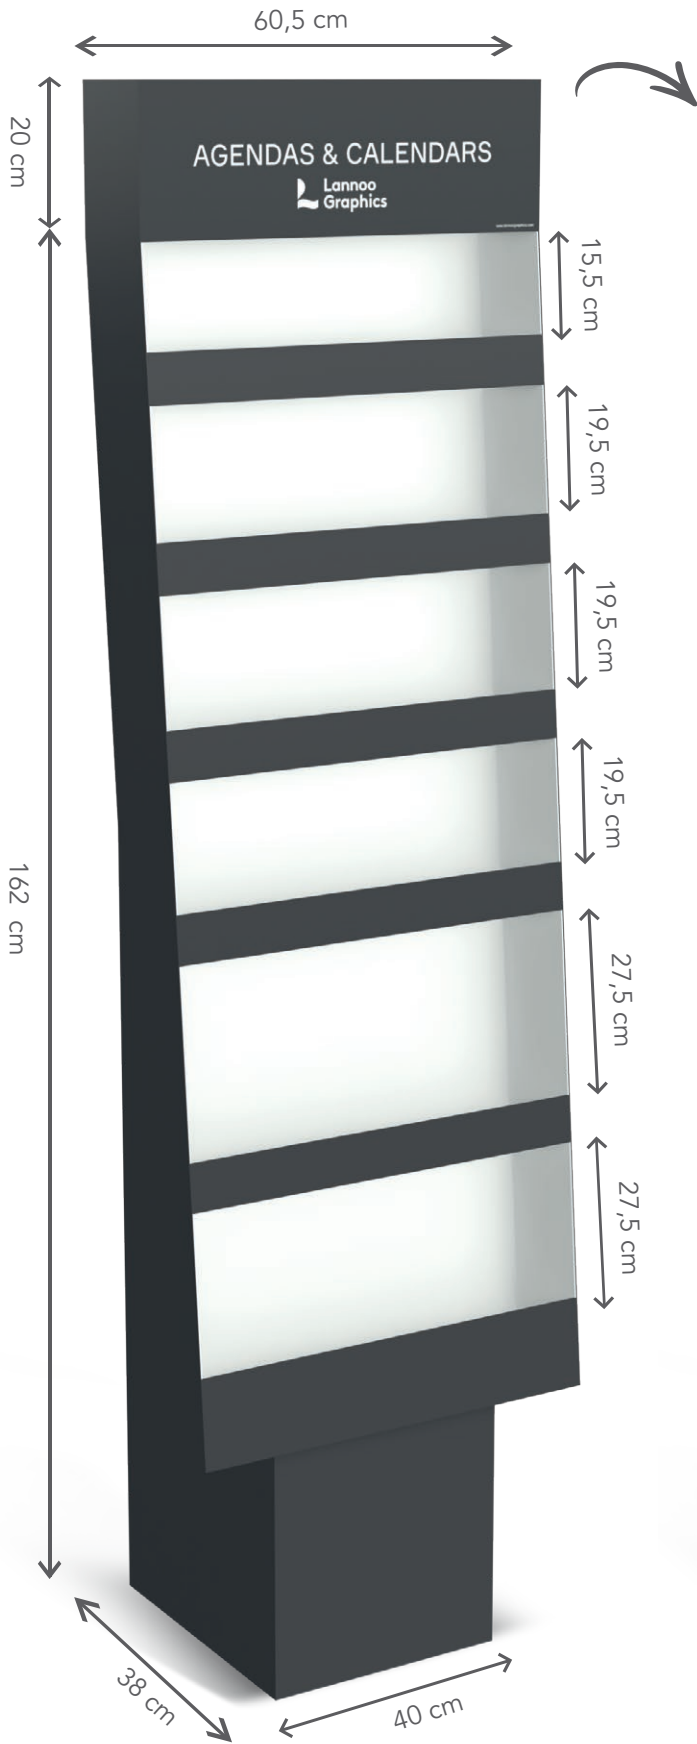

Display - Floor

FLOOR DISPLAY, EMPTY

465450-1

Included: 2 pcs retail strip & hook to hang the calendars

- Diary pocket (5 designs x 7 pcs)
- Diary 110x150 (5 designs x 7 pcs)
- Diary w/o 120x160 (4 designs x 7 pcs)
- Diary w/o 120x160 (2 designs x 7 pcs)
- Diary planner A5 (3 design x 9 pcs)
- Diary desk w/o (3 designs x 9 pcs)
- Diary family w/o (1 design x 8 pcs)
- Calendar family (1 design x 10 pcs)