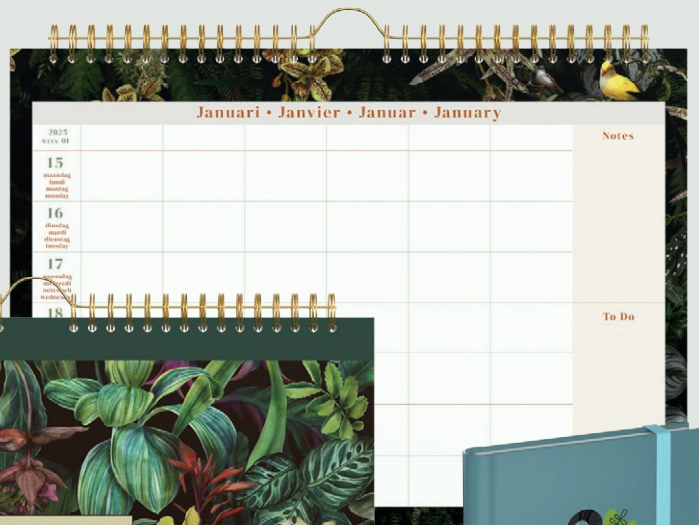

52 GET INSPIRED BOTANICAL VIBES