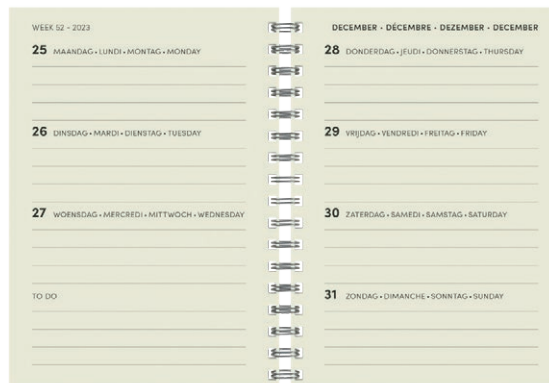

CATS

558640

Special features: matt finish, embossment, cream coloured inner pages

TROPICAL BIRDS

558626

Special features: matt finish, spot uv, cream coloured inner pages, elastic closure