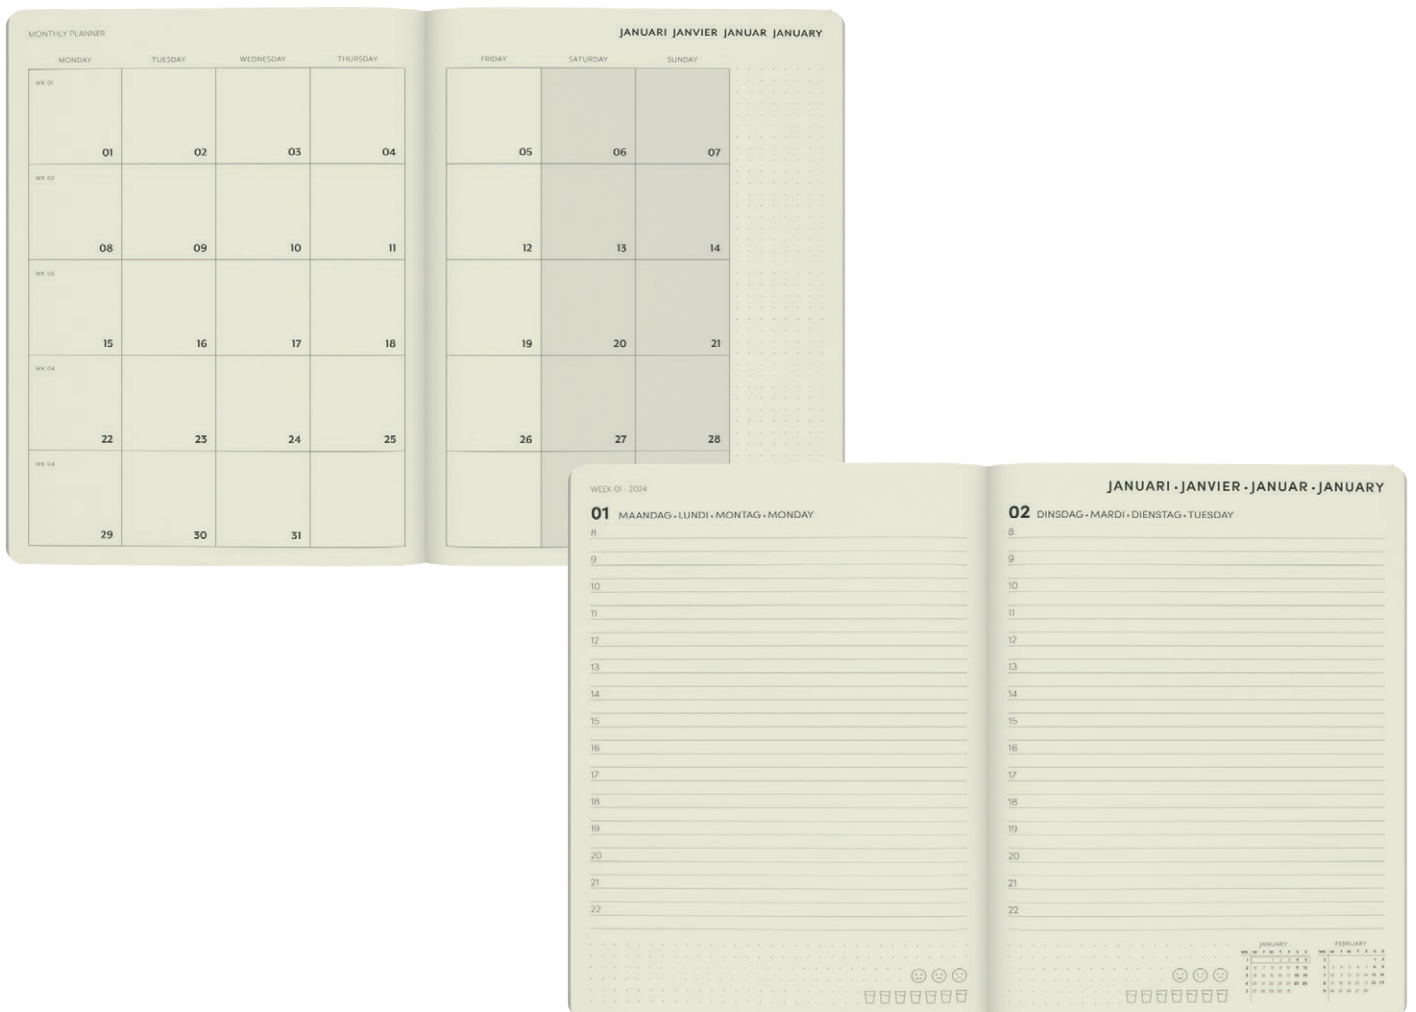

Diary daily planner

Product specs

FLEXIBLE COVER

FORMAT M
A6
A5

PAGES
368

STORE PACK
6 (not assorted)

TEXT IN YOUR LANGUAGE
from 1500 pcs

DAILY PLANNER
1 day on 1 page
scheduled per hour 8-22h

YEARLY AND
MONTHLY PLANNER

PERSONAL INFO
1 page of personal info

NOTES

INTERIOR LANGUAGE
Dutch · French · German · English

Plan your daily live by the hour with a detailed scheduled diary. This diary offers the perfect mix of a trendy look and professional use. 1 day per page, monthly planners and notes, on cream coloured paper.