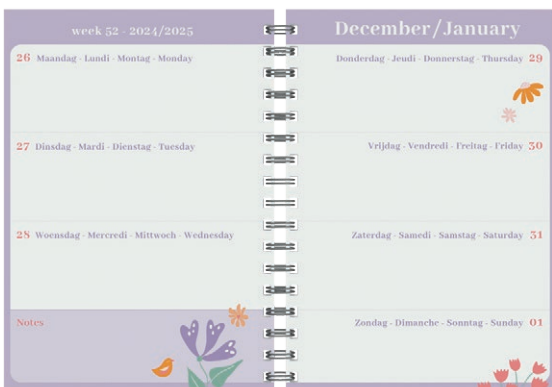

FLOWERS BOUQUET

Special features: matt finish, linen textured paper, full colour printed inner pages, glitter gold elastic closure

558596

FRAGILE

Special features: matt finish, embossment, full colour printed inner pages

BOTANIC

Special features: matt finish, gold foil, full colour printed inner pages