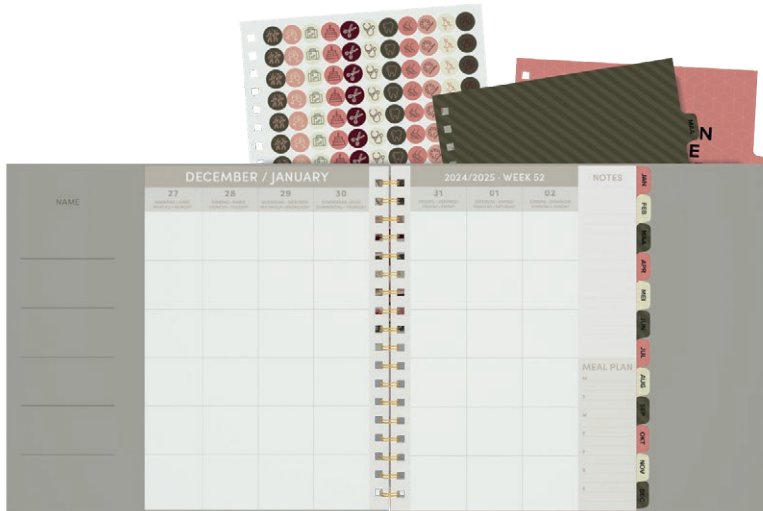

## Product specs

WIRE-O  
Flexible cover

FORMAT L  
180 x 240 mm

MONTHLY TABS

STORE PACK  
6

TEXT IN YOUR LANGUAGE  
from 2000 pcs

DAILY PLANNER  
7 days on 2 pages

YEARLY PLANNER  
MONTHLY PLANNERS  
MENU PLANNERS

PERSONAL INFO  
3 pages for family  
and personal info

NOTES

INTERIOR LANGUAGE  
Dutch · French · German · English

Organising and managing your busy family life was never easier with this large size family diary. Not only lots of writing space for each family member, but also fill-out pages to store all family general information, contacts and appointments. Monthly dividers easily guide you from the front to the back of this diary. The many extra tools come in super handy: stickers, weekly menu planners, year planners, monthly planners, and not to forget ... (school)holidays. Enjoy 2025!