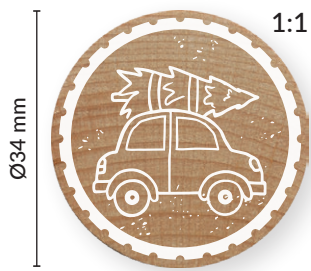

100% MADE BY NATURE

Wooden stamps in FSC certified beech wood

100% MADE
IN EUROPE

WOODIES

WOODIES

WOODIES

Einladung
zur
Hochzeit

Présentoir/Display:
Green
Article/Artikel: CLPW21000