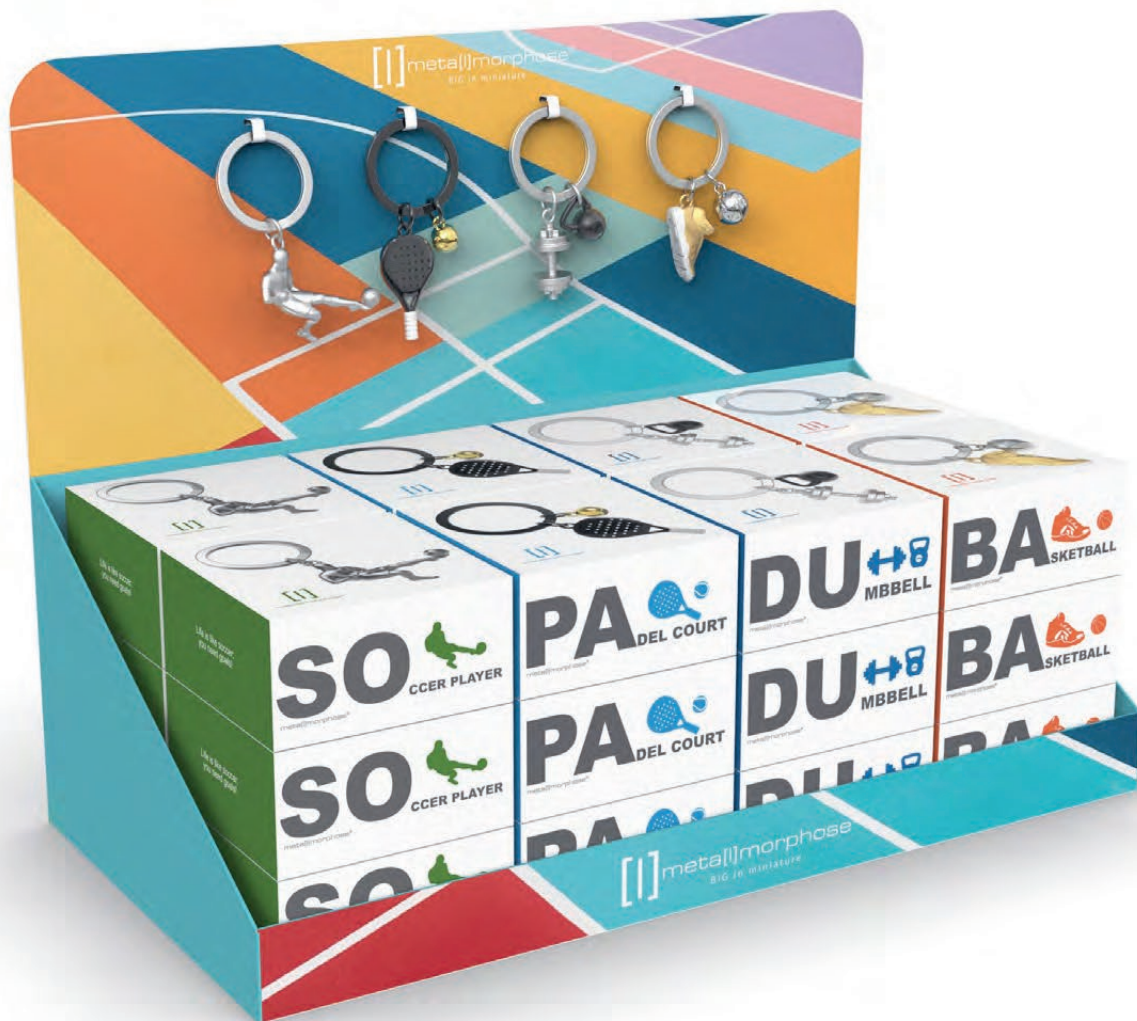

# Sport

**NEW**

**58. MTMD21-S02LAN02**

6x 4 sku's stock

4 models to display

Dimensions 34 x 16,8 x 26,5 cm